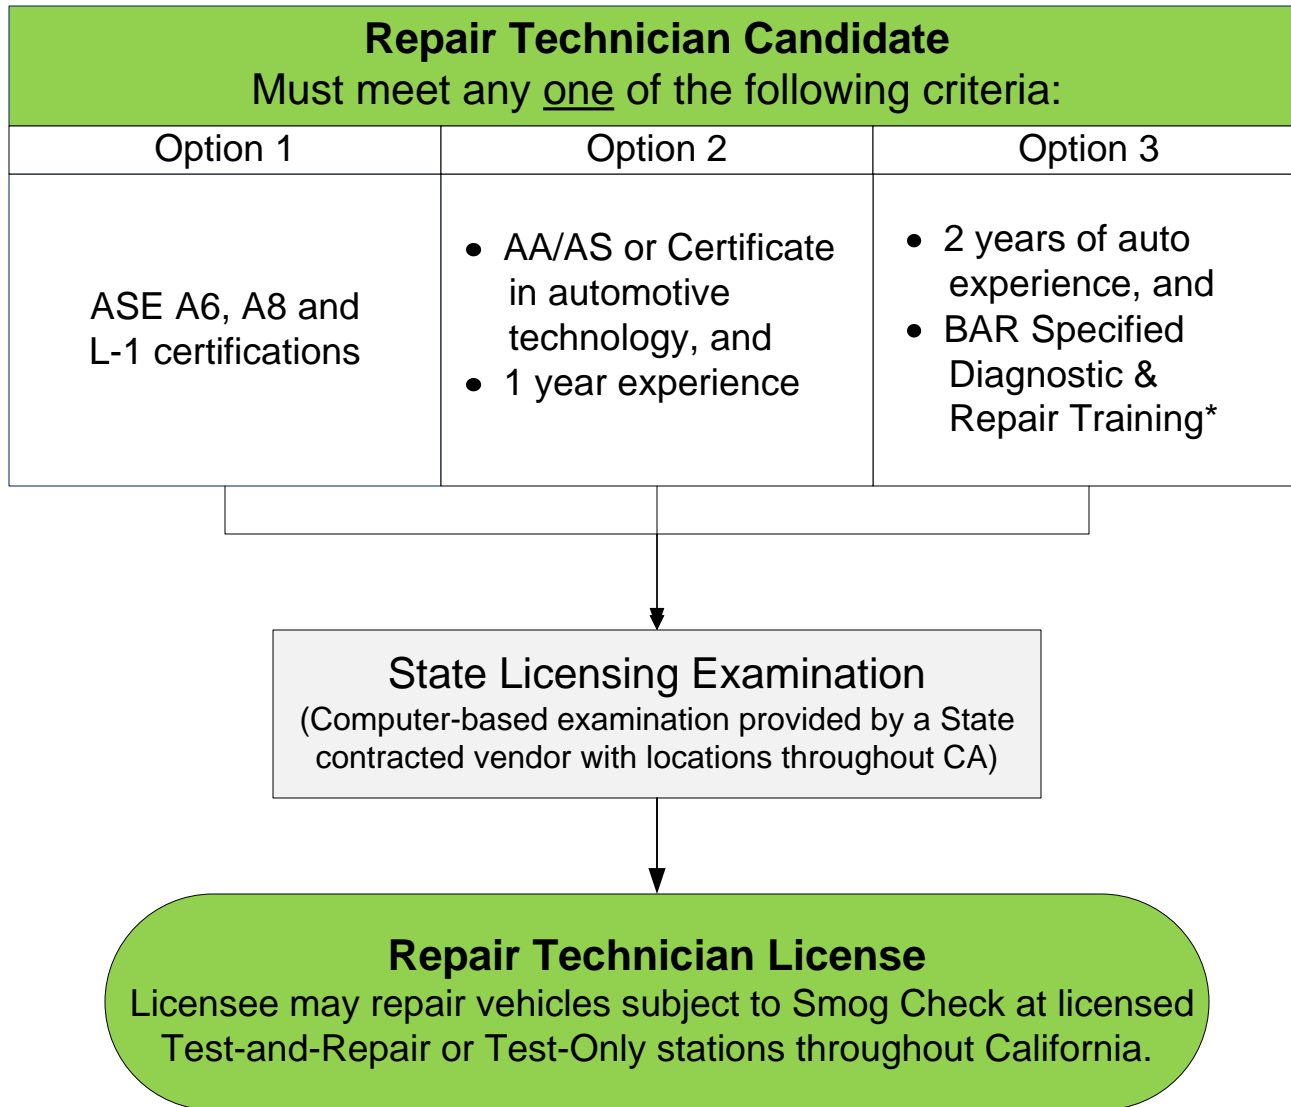

SMOG CHECK REPAIR TECHNICIAN LICENSE

* BAR Specified Diagnostic & Repair Training = former BAR Alternative Training combined into one.